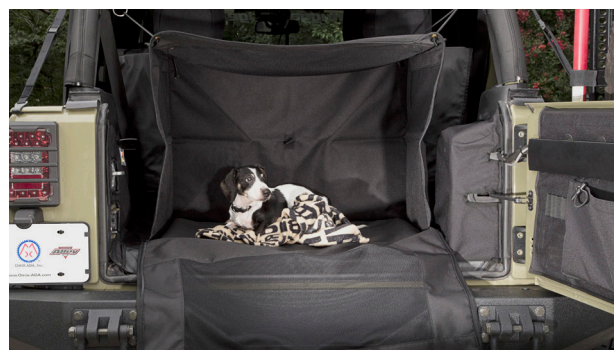

RUGGED RIDGE® C4™ CANINE CUBE

Bring your canine companion along for a Jeep® ride with the Rugged Ridge® C4™ Canine Cube. Its unique soft-side design suspends from the sport bar and anchors itself to the factory floor hooks- a design so innovative that the canine carrier folds flat to the floor when not in use and can be reconfigured in moments. Constructed from heavy-duty ballistic weave fabric with mesh-screened walls, the C4™ Canine Cube keeps your pet safely contained inside while permitting good visibility and air flow to your prized passenger. Plastic-reinforced floor panels provide an added layer of protection to your interior carpet and trim while UV-resistant materials resist fading.