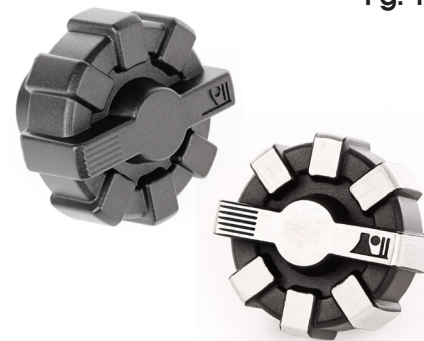

## RUGGED RIDGE® ELITE™ ALUMINUM FUEL CAP

Constructed of high-quality die cast aluminum alloy, the Elite™ Fuel Caps give today's TJ/JK owners a simple but extremely attractive way to update the look of their Jeep®. Available in a wide variety of premium finishes to accent any tastes or paint scheme, these fuel caps feature a distinctive styling that the Elite line of accessories is best known for. With such cutting edge style and incomparable quality, standing out from the crowd has never been so easy. Available now in your choice of Textured Black Powder Coat and Black with Brushed Accents. Coming soon vibrant Red Powder Coat or Diesel Green Powder Coat.

## RUGGED RIDGE® SPARE TIRE DELETE KIT

The Rugged Ridge® Spare Tire Delete Plate eliminates the factory spare tire carrier on 2007-2018 Wrangler JK models for reduced weight, greater rear visibility and improved departure angles when off-road driving. Stamped from brawny steel plate, precisely drilled to match the JK tailgate and given a black textured powder coat, each Spare Tire Delete Plate is engineered to look like a factory-quality part in both fit and finish. With seven pressed vent louvers and an eye-catching cutout logo, the Rugged Ridge Spare Tire Delete Plate is a serious styling upgrade for anyone who prefers the hardcore off-road image or simply runs a tire too large for conventional carry. The Spare Tire Delete Plate Kit includes a license plate and third brake light relocation bracket to complete the package.